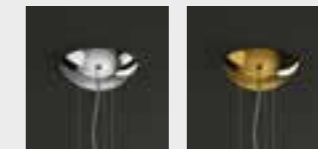

# mountain view

Dima Loginoff

Lampada a sospensione realizzata in vetro soffiato trasparente disponibile in vari colori.  
Sorgente luminosa a LED integrato dimmerabile.

*Suspended lamp made of transparent blown glass, available in several colours. Built-in dimmable LED light source.*

## COLOURS

crystal /  
chrome

crystal / gold

amber / gold

grey / chrome

chrome  
canopy

gold canopy

SP MOUNTA  
kg 16 m<sup>3</sup> 0,22